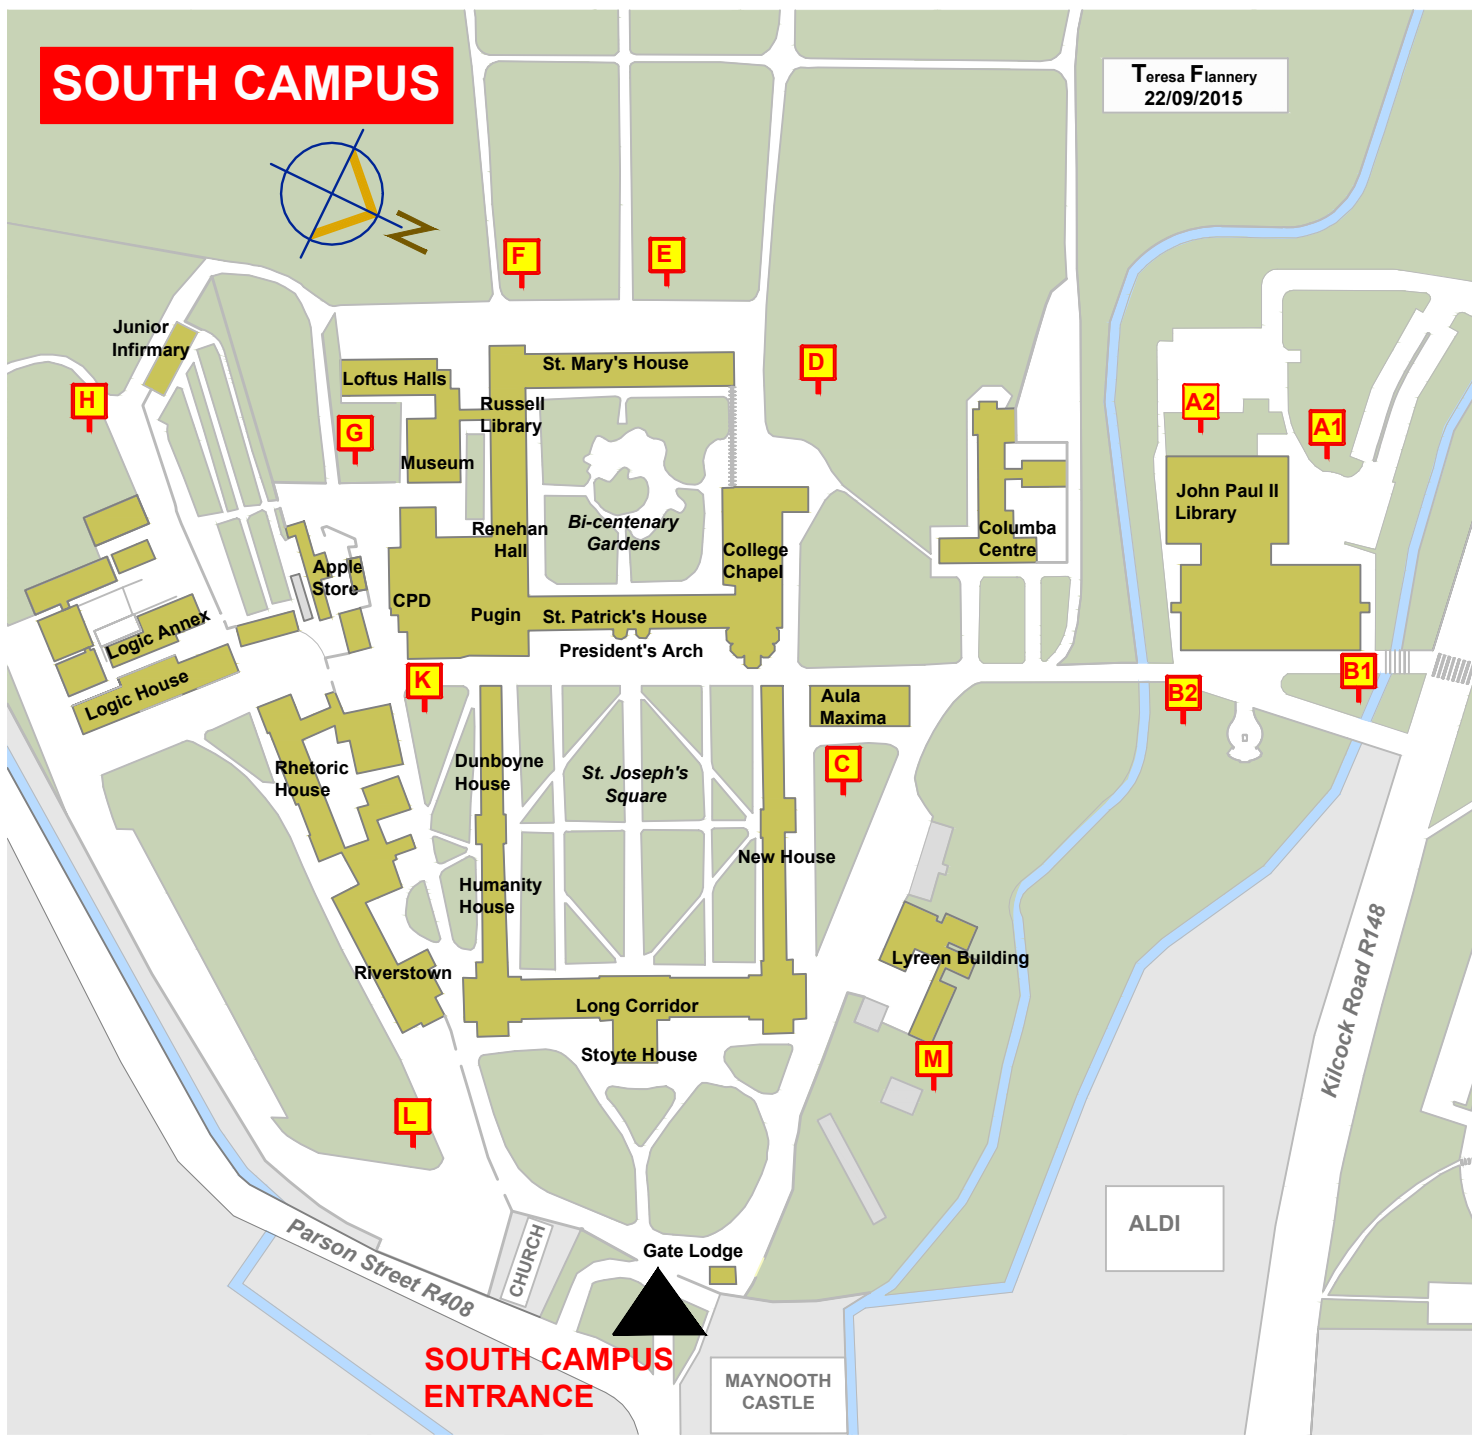

# SOUTH CAMPUS

Teresa Fiannery  
22/09/2015

**SOUTH CAMPUS  
ENTRANCE**

MAYNOOTH  
CASTLE

ALDI

Kilcock Road R148

Parson Street R408

CHURCH